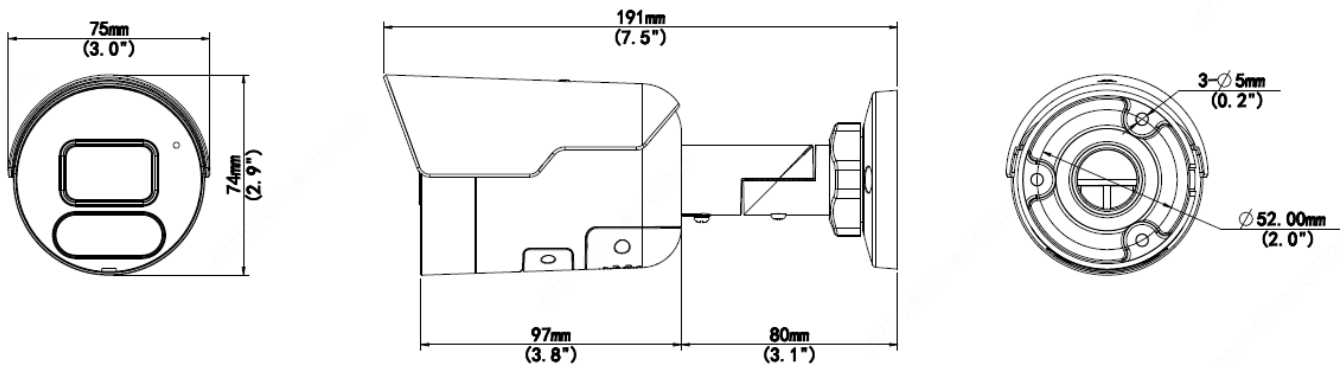

Safety	CE LVD (EN 62368-1:2014+A11:2017) CB (IEC 62368-1:2014) UL (UL 62368-1, 2nd Ed., Issue Date: 2014-12-01)
Environment	CE-RoHS (2011/65/EU;(EU)2015/863); WEEE (2012/19/EU); Reach (Regulation (EC) No 1907/2006)
Protection	IP67 (IEC 60529:1989+AMD1:1999+AMD2:2013)
<b>General</b>	
Power	DC 12V±25%, PoE (IEEE 802.3af)
	Power consumption: Max 11.5W
Power Interface	∅ 5.5mm coaxial power plug
Dimensions (L × W × H)	191× 75 × 74mm (7.5" × 3.0" × 2.9")
Weight	0.50kg (1.10lb)
Material	Metal
Working Environment	-30°C ~ 60°C (-22°F ~ 140°F), Humidity: ≤95% RH (non-condensing)
Storage Environment	-30°C ~ 60°C (-22°F ~ 140°F), Humidity: ≤95% RH (non-condensing)
Surge Protection	4KV
Reset Button	Support

## Dimensions